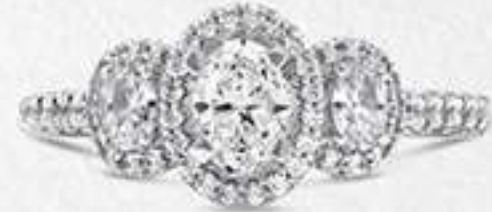

BDO
collection

A. 1 carat tw engagement ring (3/8 carat pear cut center) B. 1 carat tw engagement ring (3/8 carat round cut center) C. 1 carat tw engagement ring (1/2 carat emerald cut center) D. 1/2 carat tw engagement ring (1/4 carat emerald cut center) E. 1/2 carat tw engagement ring (1/3 carat emerald cut center) F. 3/4 carat tw engagement ring (1/2 carat oval cut center) G. 3/4 carat tw engagement ring (1/2 carat round cut center)

A

B

C

D

E

Made in *heaven*

F

G

H

J

BDO
collection

A. 7/8 carat tw engagement ring (1/2 carat round cut center) B. 1/2 carat tw engagement ring (1/3 carat oval cut center) C. 3/4 carat tw engagement ring (3/8 carat princess cut center) D. 5/8 carat tw engagement ring (1/2 carat round cut center) E. 5/8 carat tw engagement ring (1/2 carat emerald cut center) F. 5/8 carat tw engagement ring (1/4 carat oval cut center) G. 1 carat tw engagement ring (3/8 carat round cut center) H. 3/4 carat tw engagement ring (1/2 carat oval cut center) J. 1 carat tw engagement ring (3/8 carat oval cut center)